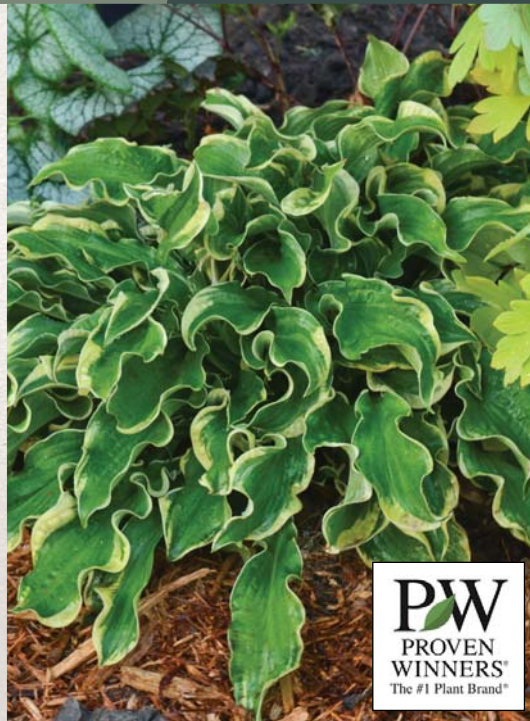

'Wheee!'

SHADOWLAND® Collection

(Hosta)

PERENNIAL

Hosta SHADOWLAND® 'Wheee!' PP23565 CPBR4948

height

11-18 in

zone

3-9

space

28-30 in

blooms

Midsummer

light

Less than 4 hours of daily sun

pair with

Coral Bells, Astilbe, Bleeding Heart

water

Medium to Heavy Moisture

features

- Extremely ruffled, cream margins extend from the tip of each leaf all the way down the petiole to the crown.
- Excellent vigor and fast to finish
- Light lavender flowers in midsummer

care

- Best in partial to full shade
- Prefers moist, organic soils
- Easy to grow and very adaptable

PW
PROVEN
WINNERS®
The #1 Plant Brand®

PerennialResource.com

WHERE PERENNIAL LOVERS GO FOR GOOD DIRT